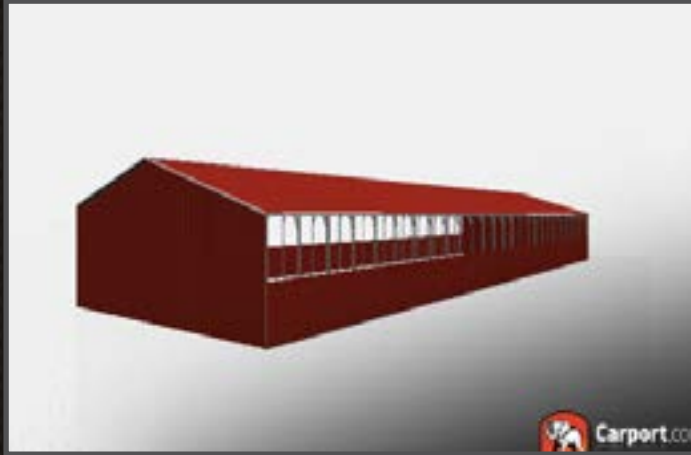

ELEPHANT STRUCTURES

QUALITY, CUSTOMER SERVICE & BEST PRICES!

Free Pricing Estimator Online at: WWW.CARPORT.COM

STEEL SHELTER

CALL NOW: (855) 227-7678

Monday - Friday, 8:30 to 7:00 Eastern; Saturday, 10:00 to 3:00; Sunday closed

#32248

COMMERCIAL STEEL SHELTER VERTICAL ROOF

CALL NOW TO ORDER!

Built entirely from high-strength steel and designed to last for years, this massive commercial steel shelter is a great building solution for your farm, business, or any other storage or building need you may have. This building features enclosed ends and bottom-half side walls for added protection and durability.

Measuring 40' wide by 250' long, this massive steel shelter has 10,000 square feet of space. All of our buildings can be designed and certified to withstand severe weather conditions specific to your area.

40' WIDE x 250' LONG x 10' TALL

LAND/CEMENT FOUNDATION MUST BE LEVEL

- Cement should be 1 ft. shorter than roof length.
- Cement must be level and square from corner to corner.
- Return trip fees will apply if building is not installed.