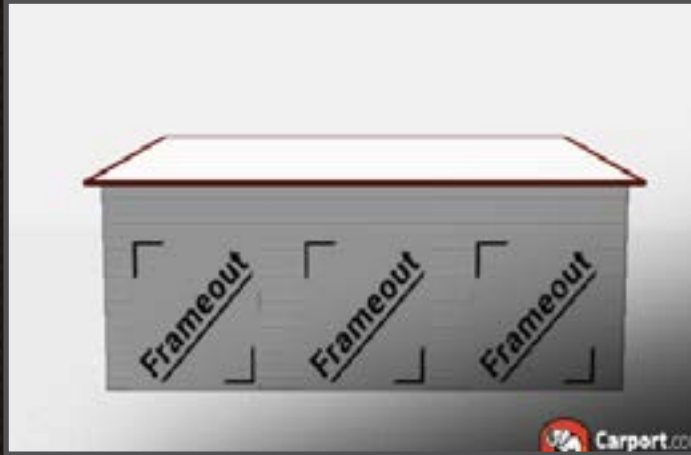

ELEPHANT STRUCTURES

QUALITY, CUSTOMER SERVICE & BEST PRICES!

Free Pricing Estimator Online at: WWW.CARPORT.COM

METAL BUILDING

CALL NOW: (855) 227-7678

Monday - Friday, 8:30 to 7:00 Eastern; Saturday, 10:00 to 3:00; Sunday closed

#32303

PARTIALLY ENCLOSED METAL BUILDING SHELTER

CALL NOW TO ORDER!

Built entirely with high-quality steel and designed to last for decades, this metal building is a great way to keep your vehicles, tools, and equipment safe from the threat of severe weather.

Complete with three custom frameouts for added convenience and accessibility, this metal building measures 18' wide by 23' long to create more than 400 square feet of storage space. All of our buildings can be designed and certified to withstand severe weather conditions specific to your area.

GET INSTANT PRICING ONLINE. PRICE MAY VARY BY ZIP CODE

WIDTH	LENGTH	HEIGHT	GARAGE DOOR	WALK-IN DOOR	WINDOWS
18	23	8	3	0	0

- SQ FT 414
- CARS TWO CAR
- ROOF STYLE BOXED EAVE
- ROOF COLOR WHITE
- METAL TRIM RED
- CERTIFICATION OPTIONAL
- FRAME GAUGE 14 GAUGE
- WALL STYLE CLOSED
- WALL ORIENTATION HORIZONTAL
- WALL COLOR WHITE
- END STYLE CLOSED
- END ORIENTATION HORIZONTAL
- END COLOR WHITE
- GARAGE DOORS 3 CUSTOM FRAMEOUTS
- ACCESS DOORS 0
- WINDOWS 0